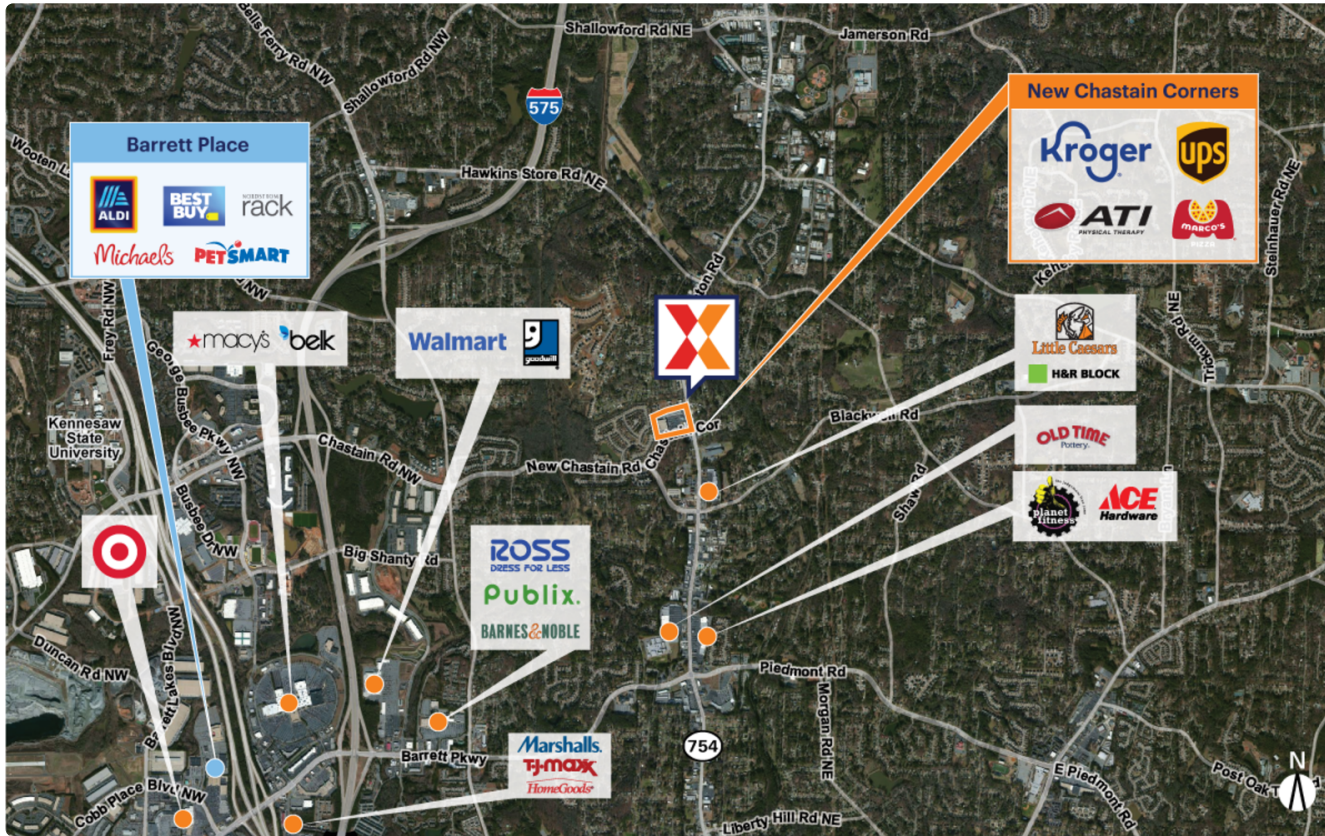

New Chastain Corners

3595 Canton Road | Marietta, GA 30066

Cobb County Atlanta-Sandy Springs-Roswell, GA 113,079 Sq Ft

34.0389, -84.5302

Demographics	1 Mile	3 Miles	5 Miles
Population	6,711	69,401	198,707
Daytime Pop.	8,488	74,120	232,147
Households	2,377	25,404	74,976
Income	\$145,920	\$130,203	\$134,055

Source: Synergos Technologies, Inc. 2024

Kroger-anchored center with top national brands including ATI Physical Therapy, Marco's Pizza & The UPS Store

Surrounded by an affluent, educated market with an average household income of \$130K+ and 45% with a college education within a 3-mile radius

Benefits from a strong daytime population of 74K+ within 3 miles

High visibility from 27K+ vehicles daily on Canton Rd NE (Kalibrate 2025)

Located ¼ mile from Blackwell Elementary School with 685 students (Nat'l Ctr for Education Statistics '23-'24)

New Chastain Corners

3595 Canton Road | Marietta, GA 30066

Cobb County Atlanta-Sandy Springs-Roswell, GA 113,079 Sq Ft

34.0389, -84.5302

Available Spaces

05	1,000 Sq Ft	FS2	4,700 Sq Ft
20	3,200 Sq Ft	360°	